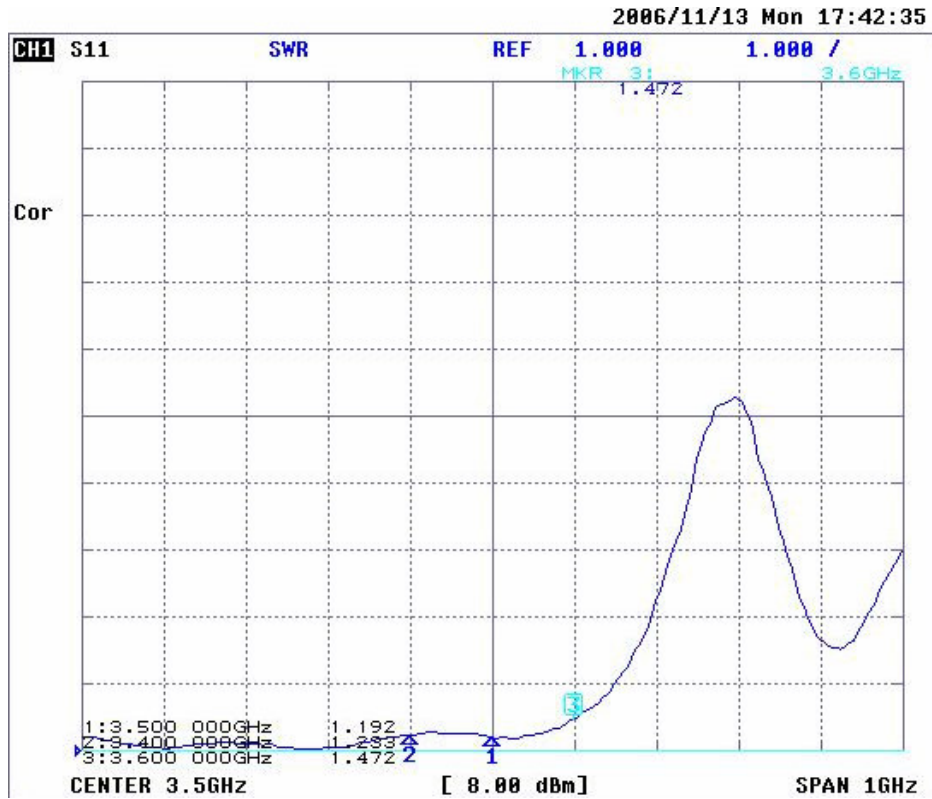

PRO-CELL CO., LTD.

SWR

PRO-CELL CO., LTD.

No.6, Lane 133, Sec.1, Guo-Ji Road, Ta-yuan Hsiang, Taoyuan, Taiwan, R.O.C.
Tel: +886-3-3858288 Fax: +886-3-3858289
E-mail: sales@antenna.com.tw <http://www.antenna.com.tw>