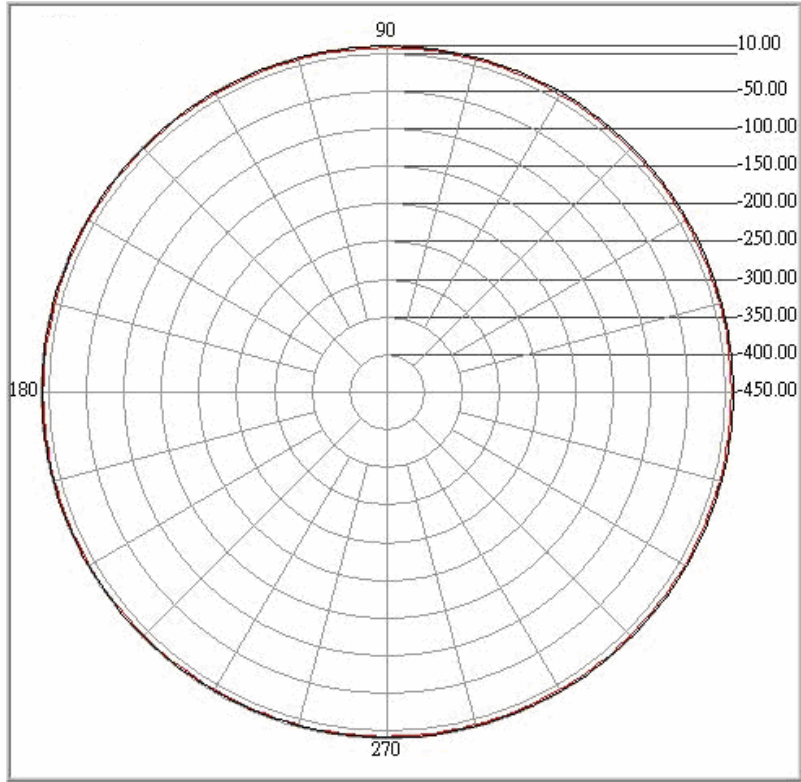

PRO-CELL CO., LTD.

H-PLANE

PRO-CELL CO., LTD.

No.6, Lane 133, Sec.1, Guo-Ji Road, Ta-yuan Hsiang, Taoyuan, Taiwan, R.O.C.
Tel: +886-3-3858288 Fax: +886-3-3858289
E-mail: sales@antenna.com.tw <http://www.antenna.com.tw>