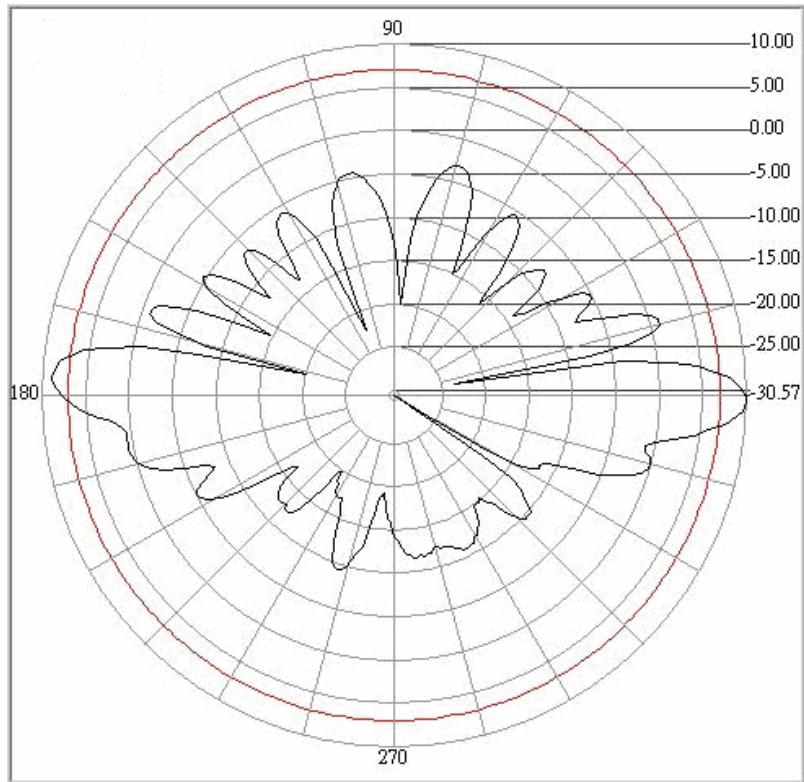

PRO-CELL CO., LTD.

E-PLANE

PRO-CELL CO., LTD.

No.6, Lane 133, Sec.1, Guo-Ji Road, Ta-yuan Hsiang, Taoyuan, Taiwan, R.O.C.

Tel: +886-3-3858288

Fax: +886-3-3858289

E-mail: sales@antenna.com.tw

<http://www.antenna.com.tw>