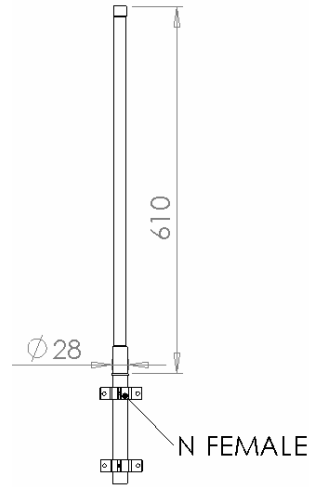

PRO-CELL CO., LTD.

Antenna

Antenna + mount

Electrical Specifications:

Frequency Range	3.4 ~ 3.6GHz
VSWR	≤ 2.0
Impedance	50Ω ± 5Ω
Gain	12 dBi
Polarization	Vertical
Power Handling	10 Watt
Beam Width	H: 360° / E: 10.5°

Mechanical Specifications:

Connector	N Female
Operation Temp.	-30°C ~ +60°C
Material	Radome: Fiberglass Base: Copper Mount: Aluminum
Dimension (L*W*H)	Ø28*610 mm
Weight	540g ± 20g (w/ mount)
Color	White

PRO-CELL CO., LTD.

No.6, Lane 133, Sec.1, Guo-Ji Road, Ta-yuan Hsiang, Taoyuan, Taiwan, R.O.C.
Tel: +886-3-3858288 Fax: +886-3-3858289
E-mail: sales@antenna.com.tw <http://www.antenna.com.tw>